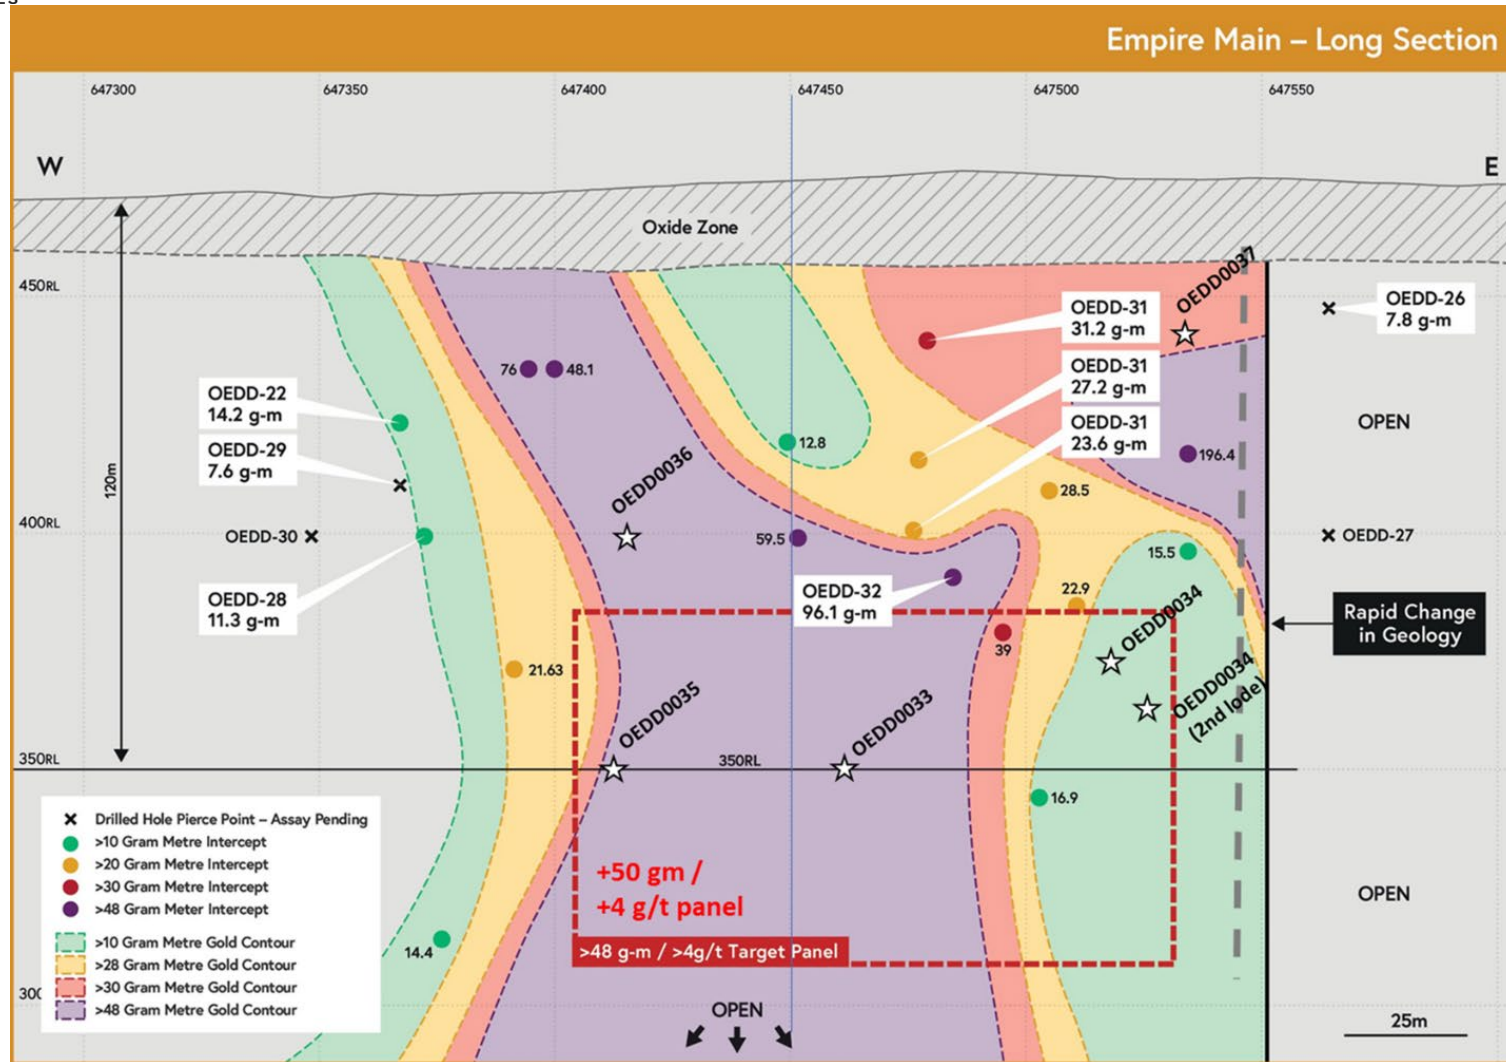

## Awalé Resources Reports Exceptional Gold Recoveries from Leach Testwork at the Empire Gold Discovery, Odienné, Côte d'Ivoire.

Figure 1: Drill Collars over simplified geology - Empire Main Discovery

Figure 2: Long Section with gram metre contours, showing target panel for plunging mineralisation.