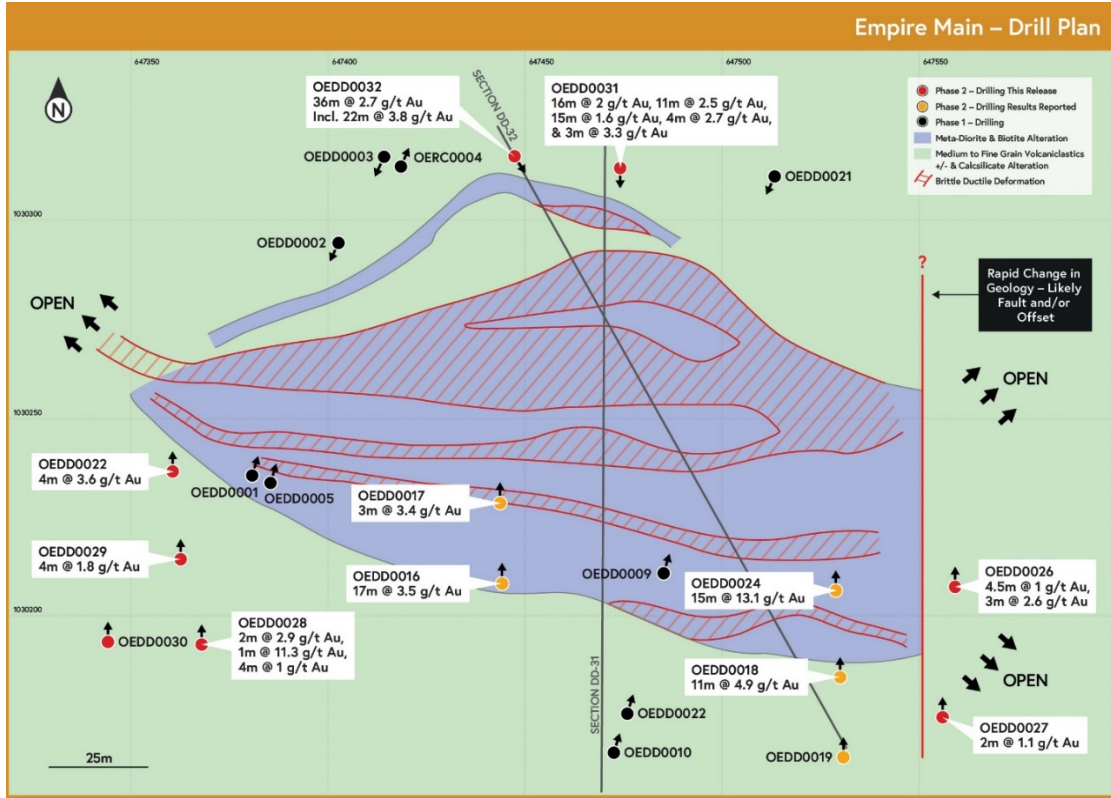

## Awalé Resources Reports Exceptional Gold Recoveries from Leach Testwork at the Empire Gold Discovery, Odienné, Côte d'Ivoire.

Figure 1: Drill Collars over simplified geology - Empire Main Discovery

Figure 2: Long Section with gram metre contours, showing target panel for plunging mineralisation.