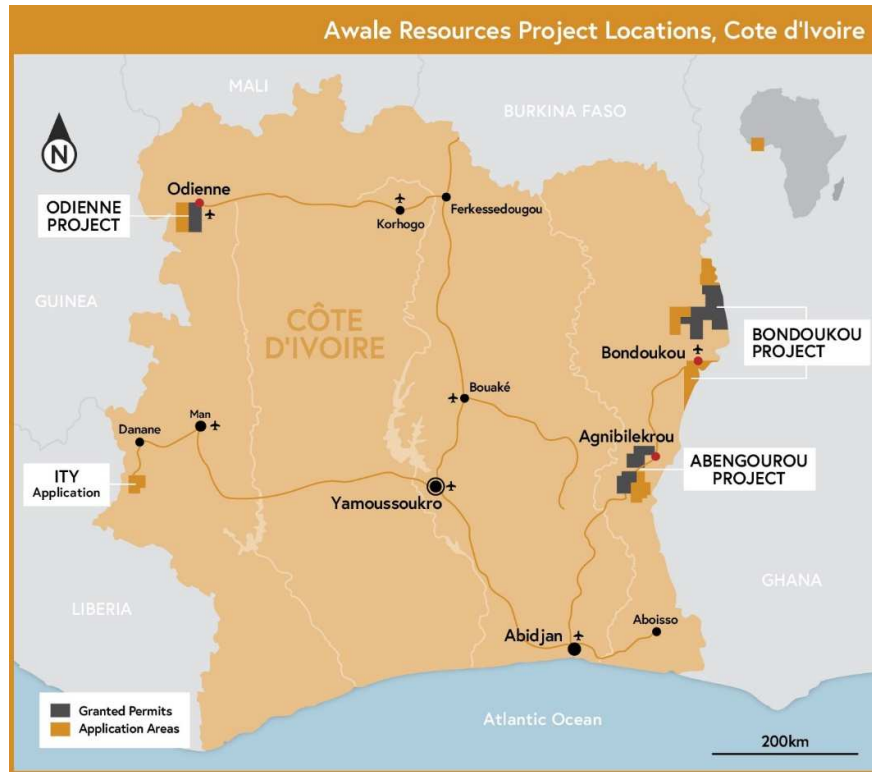

AWALÉ
RESOURCES

New Alliance Prospect Delivers a Further 3km of Strike to the Empire Gold Trend Odienné Project Cote d'Ivoire.

Figure 1: Awale Resources Odienné Project Location

Figure 2: Odienné Project prospect locations over copper and gold geochemistry.