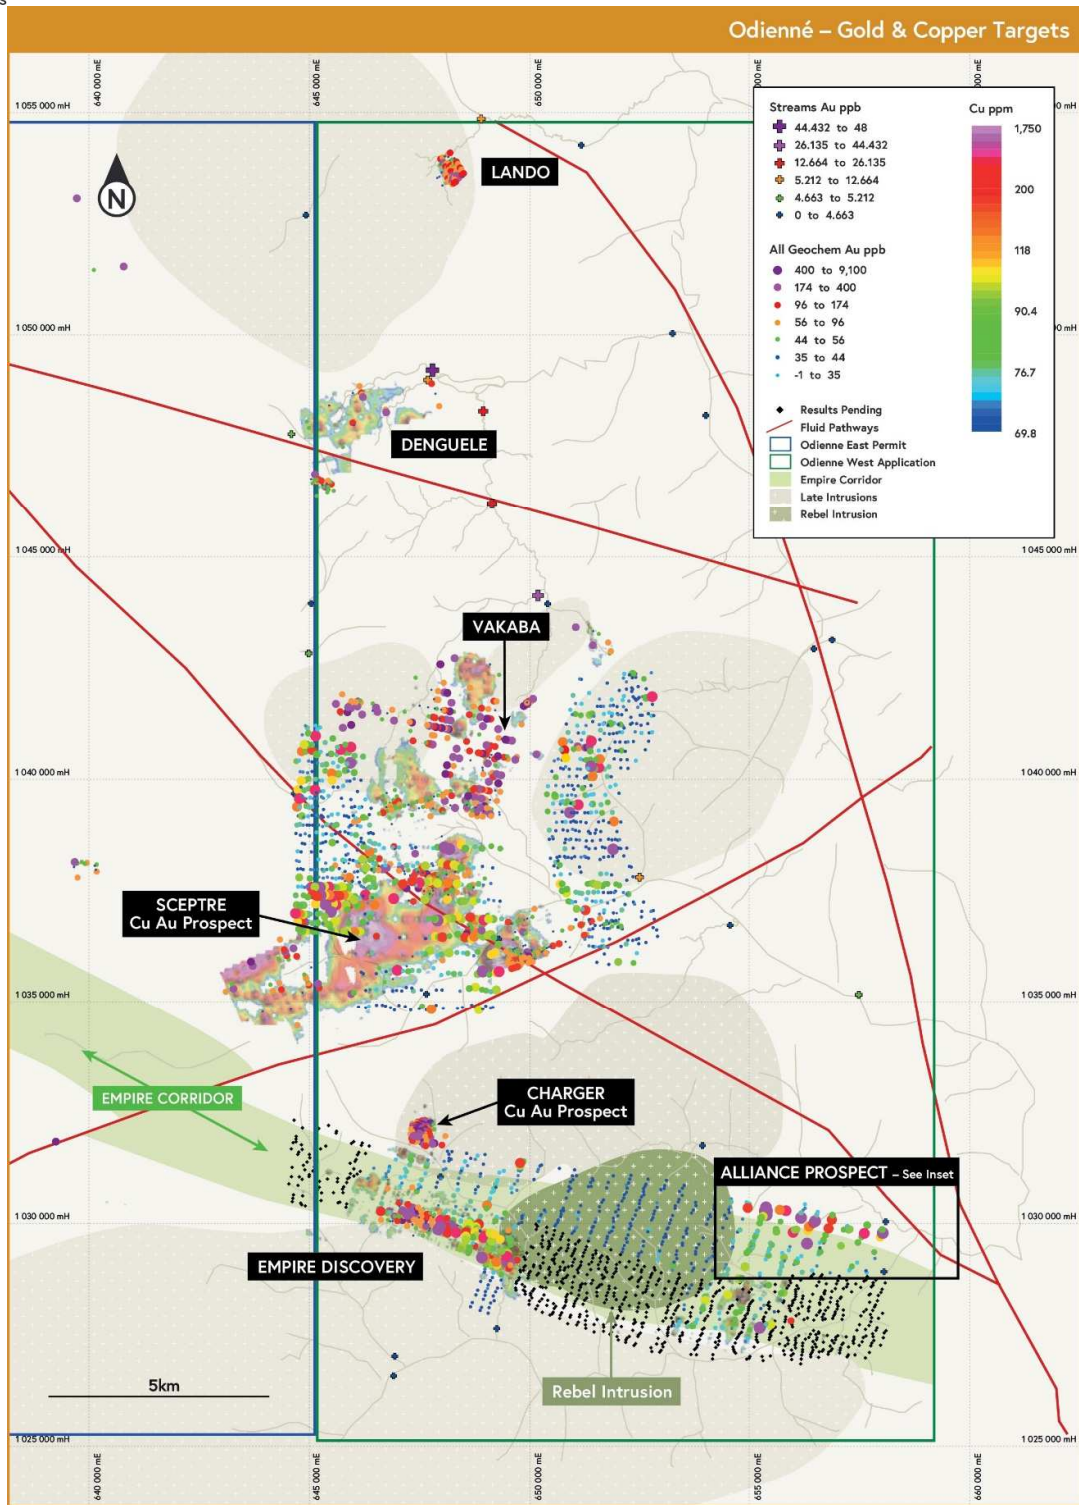

AWALÉ
RESOURCES

New Alliance Prospect Delivers a Further 3km of Strike to the Empire Gold Trend Odienné Project Cote d'Ivoire.

Figure 1: Awale Resources Odienné Project Location

Figure 2: Odienné Project prospect locations over copper and gold geochemistry.